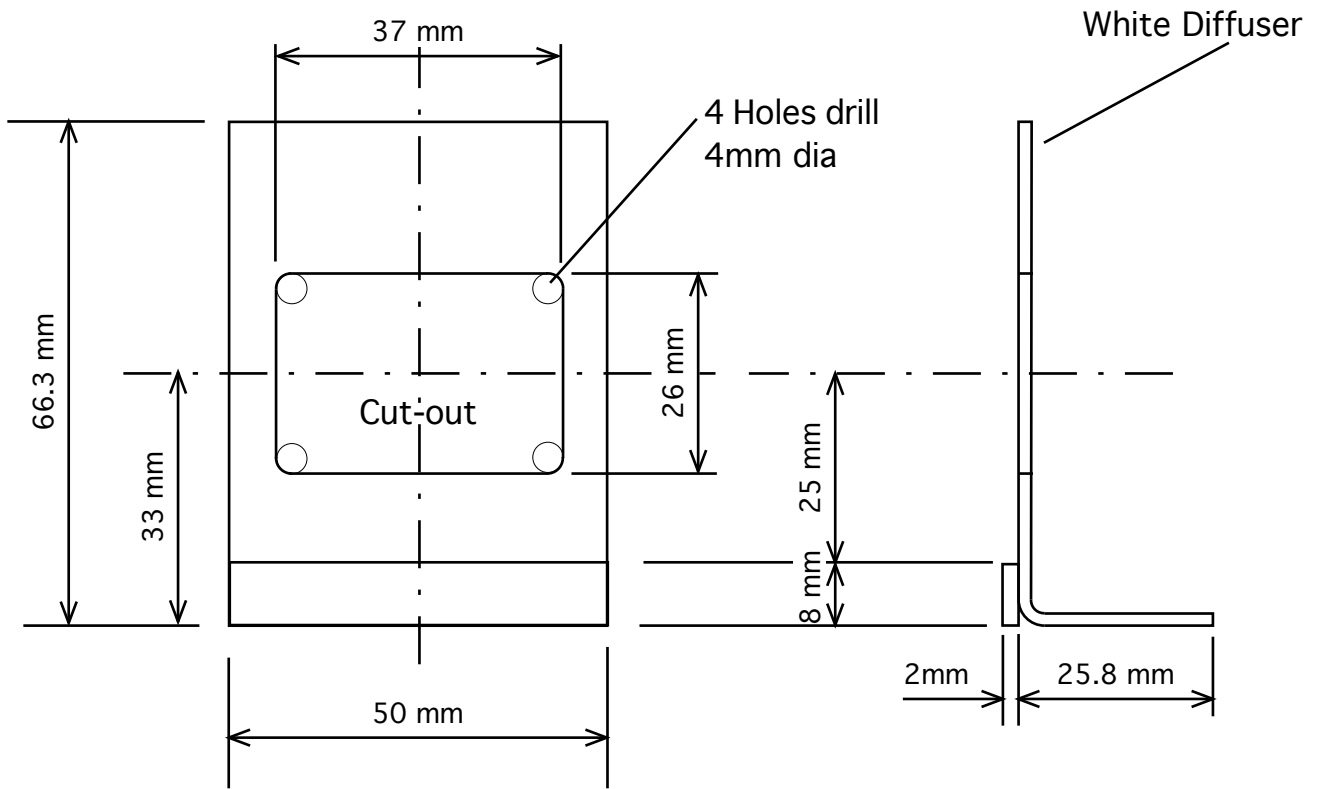

SLIDE COPIER (For a Fuji FinePix S8000fd)

CLW Feb 2008

SLIDE COPIER (For a Fuji FinePix S8000fd)

CLW Feb 2008